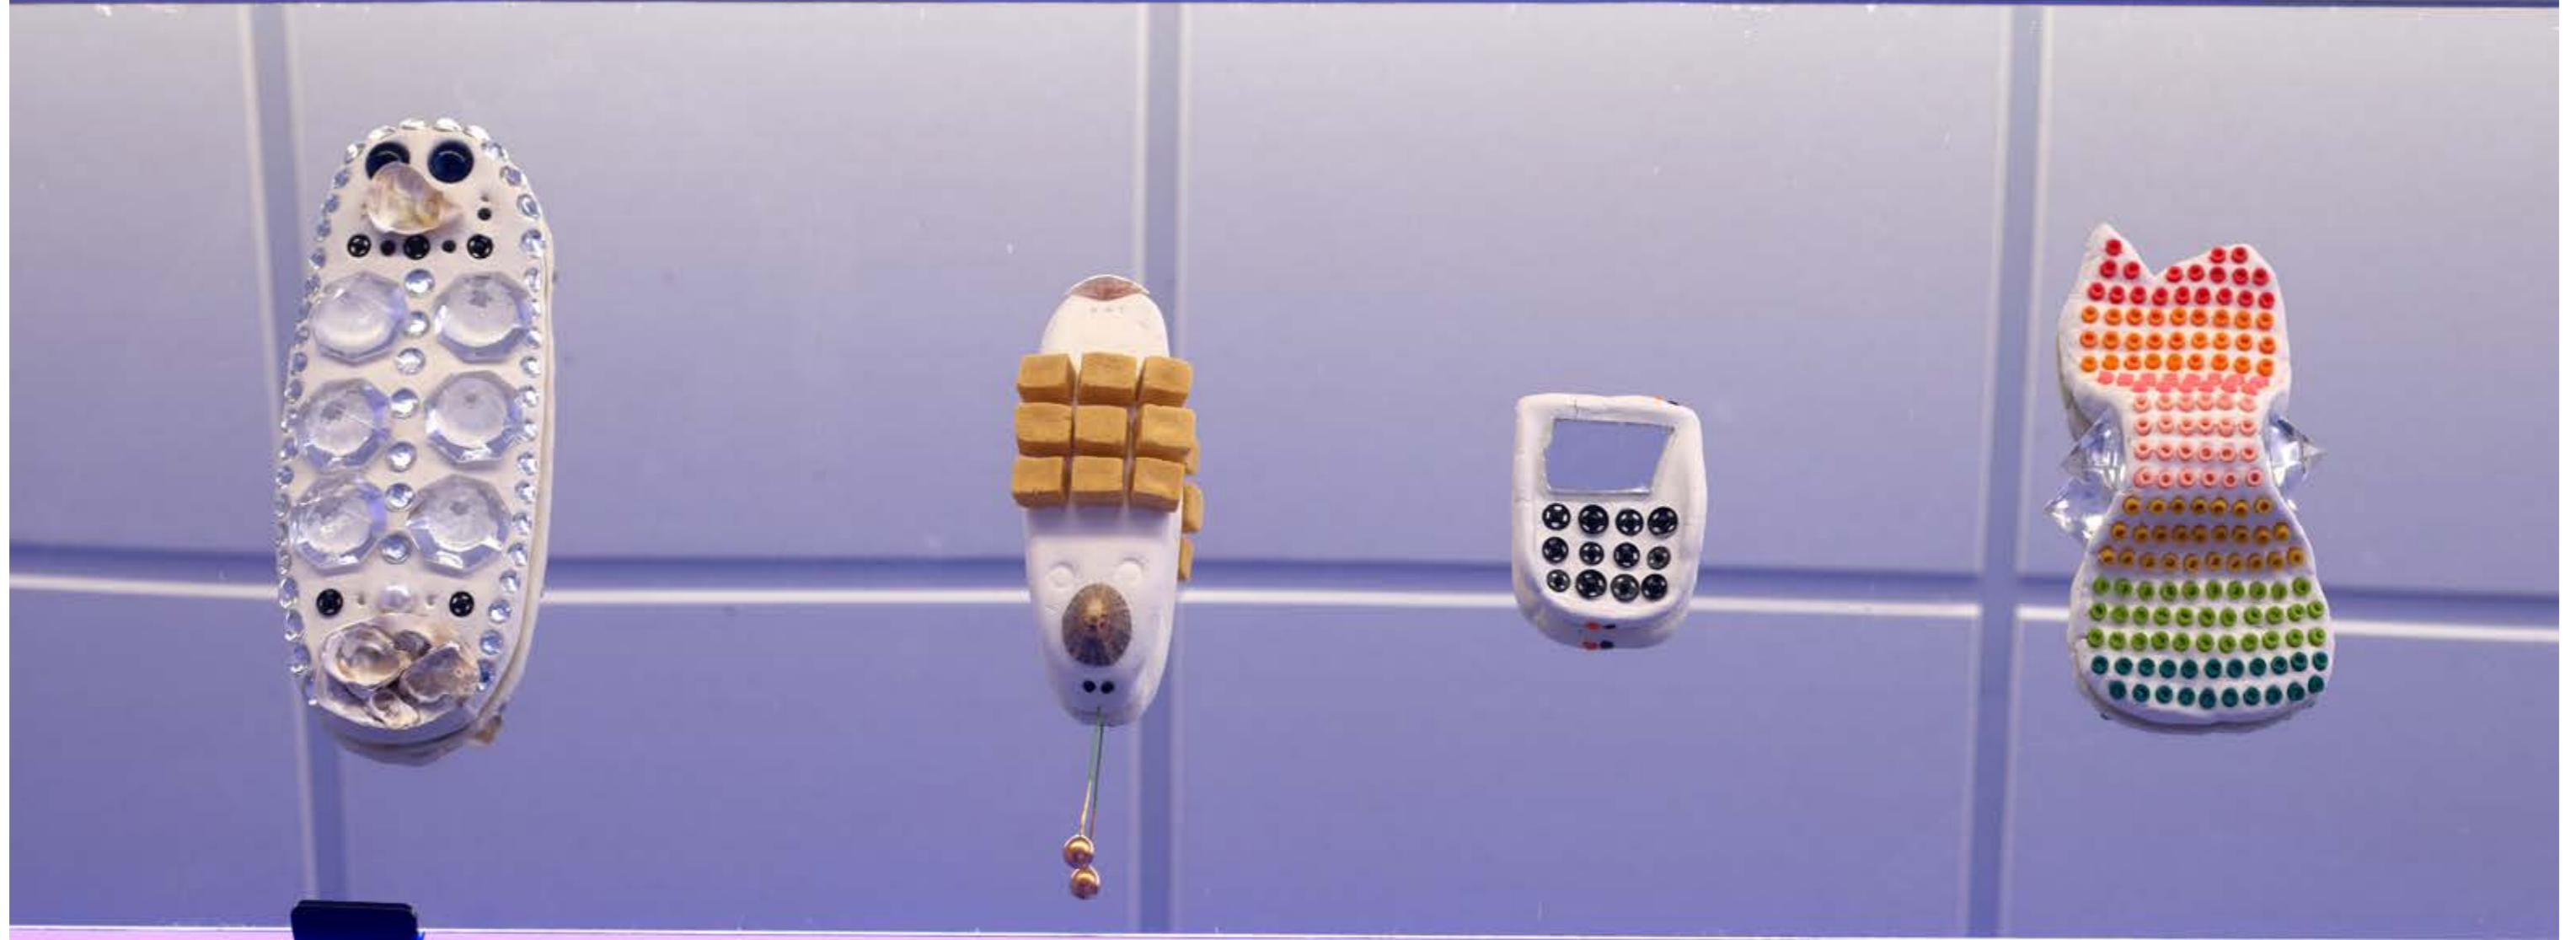

›Remote Control‹
ceramic plast, glass, tofu, lentils, pills, mirrors, marbles
size variable
2023