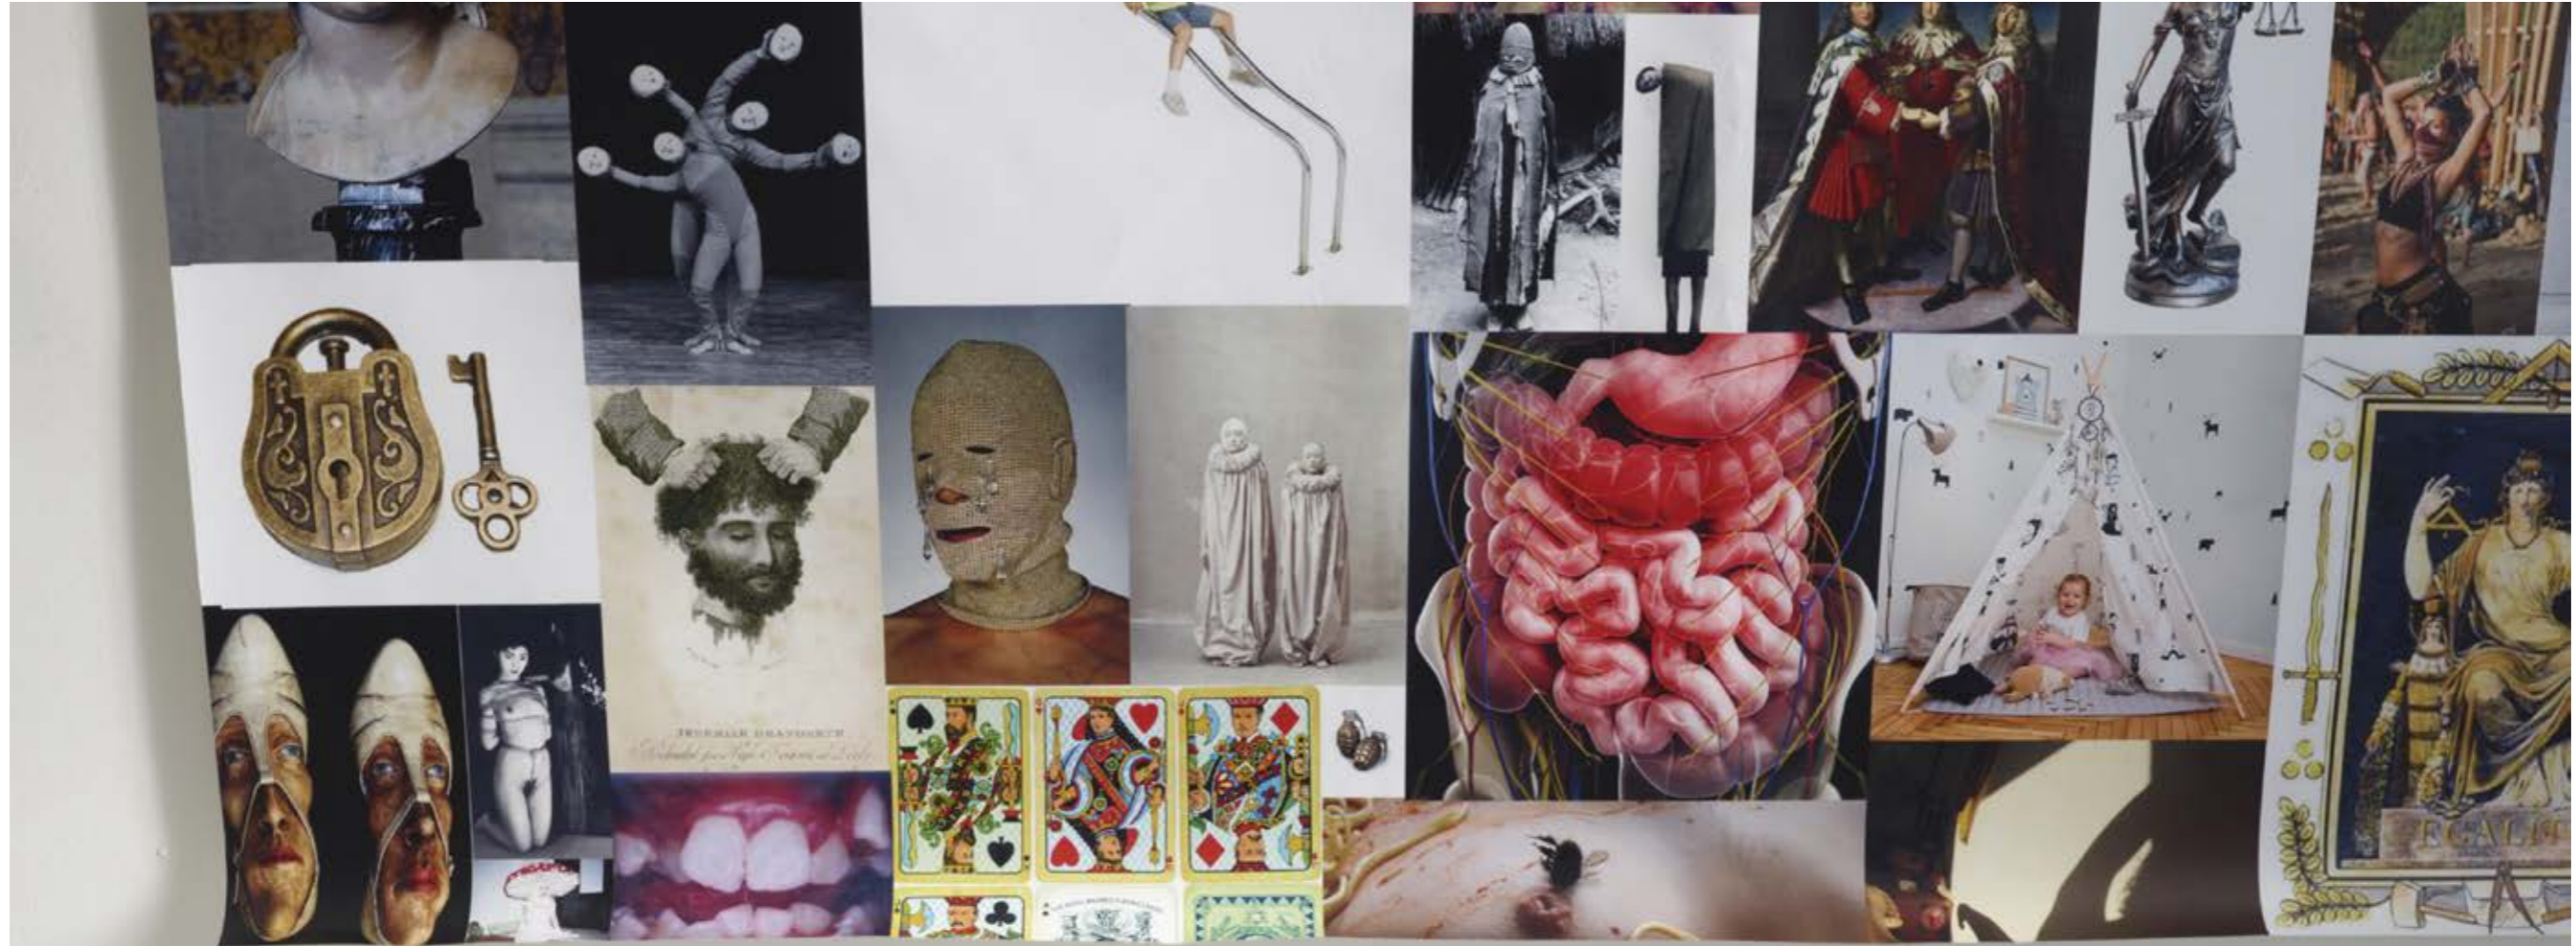

›Convenience II‹
Japanese bubblegum containers, photographs
ca. 60 / 70 / 82 cm
2023

›Laundry‹
Ink on paper
30 x 42 cm
2023

›Insomnia Drawings‹
mixed media on paper
25 x 32 cm (framed)
2007 - ongoing

›Untitled (Israel) | Schön Sexy Leise‹
Mixed media on paper
34 x 44 cm (framed)
2018 - 2019

›Mnemnoic‹
Print on PVC
190 x 240 cm
2021

›Remote Control‹
Glazed ceramics
size variable
2023

›Remote Control‹
Glazed ceramics
size variable
2023