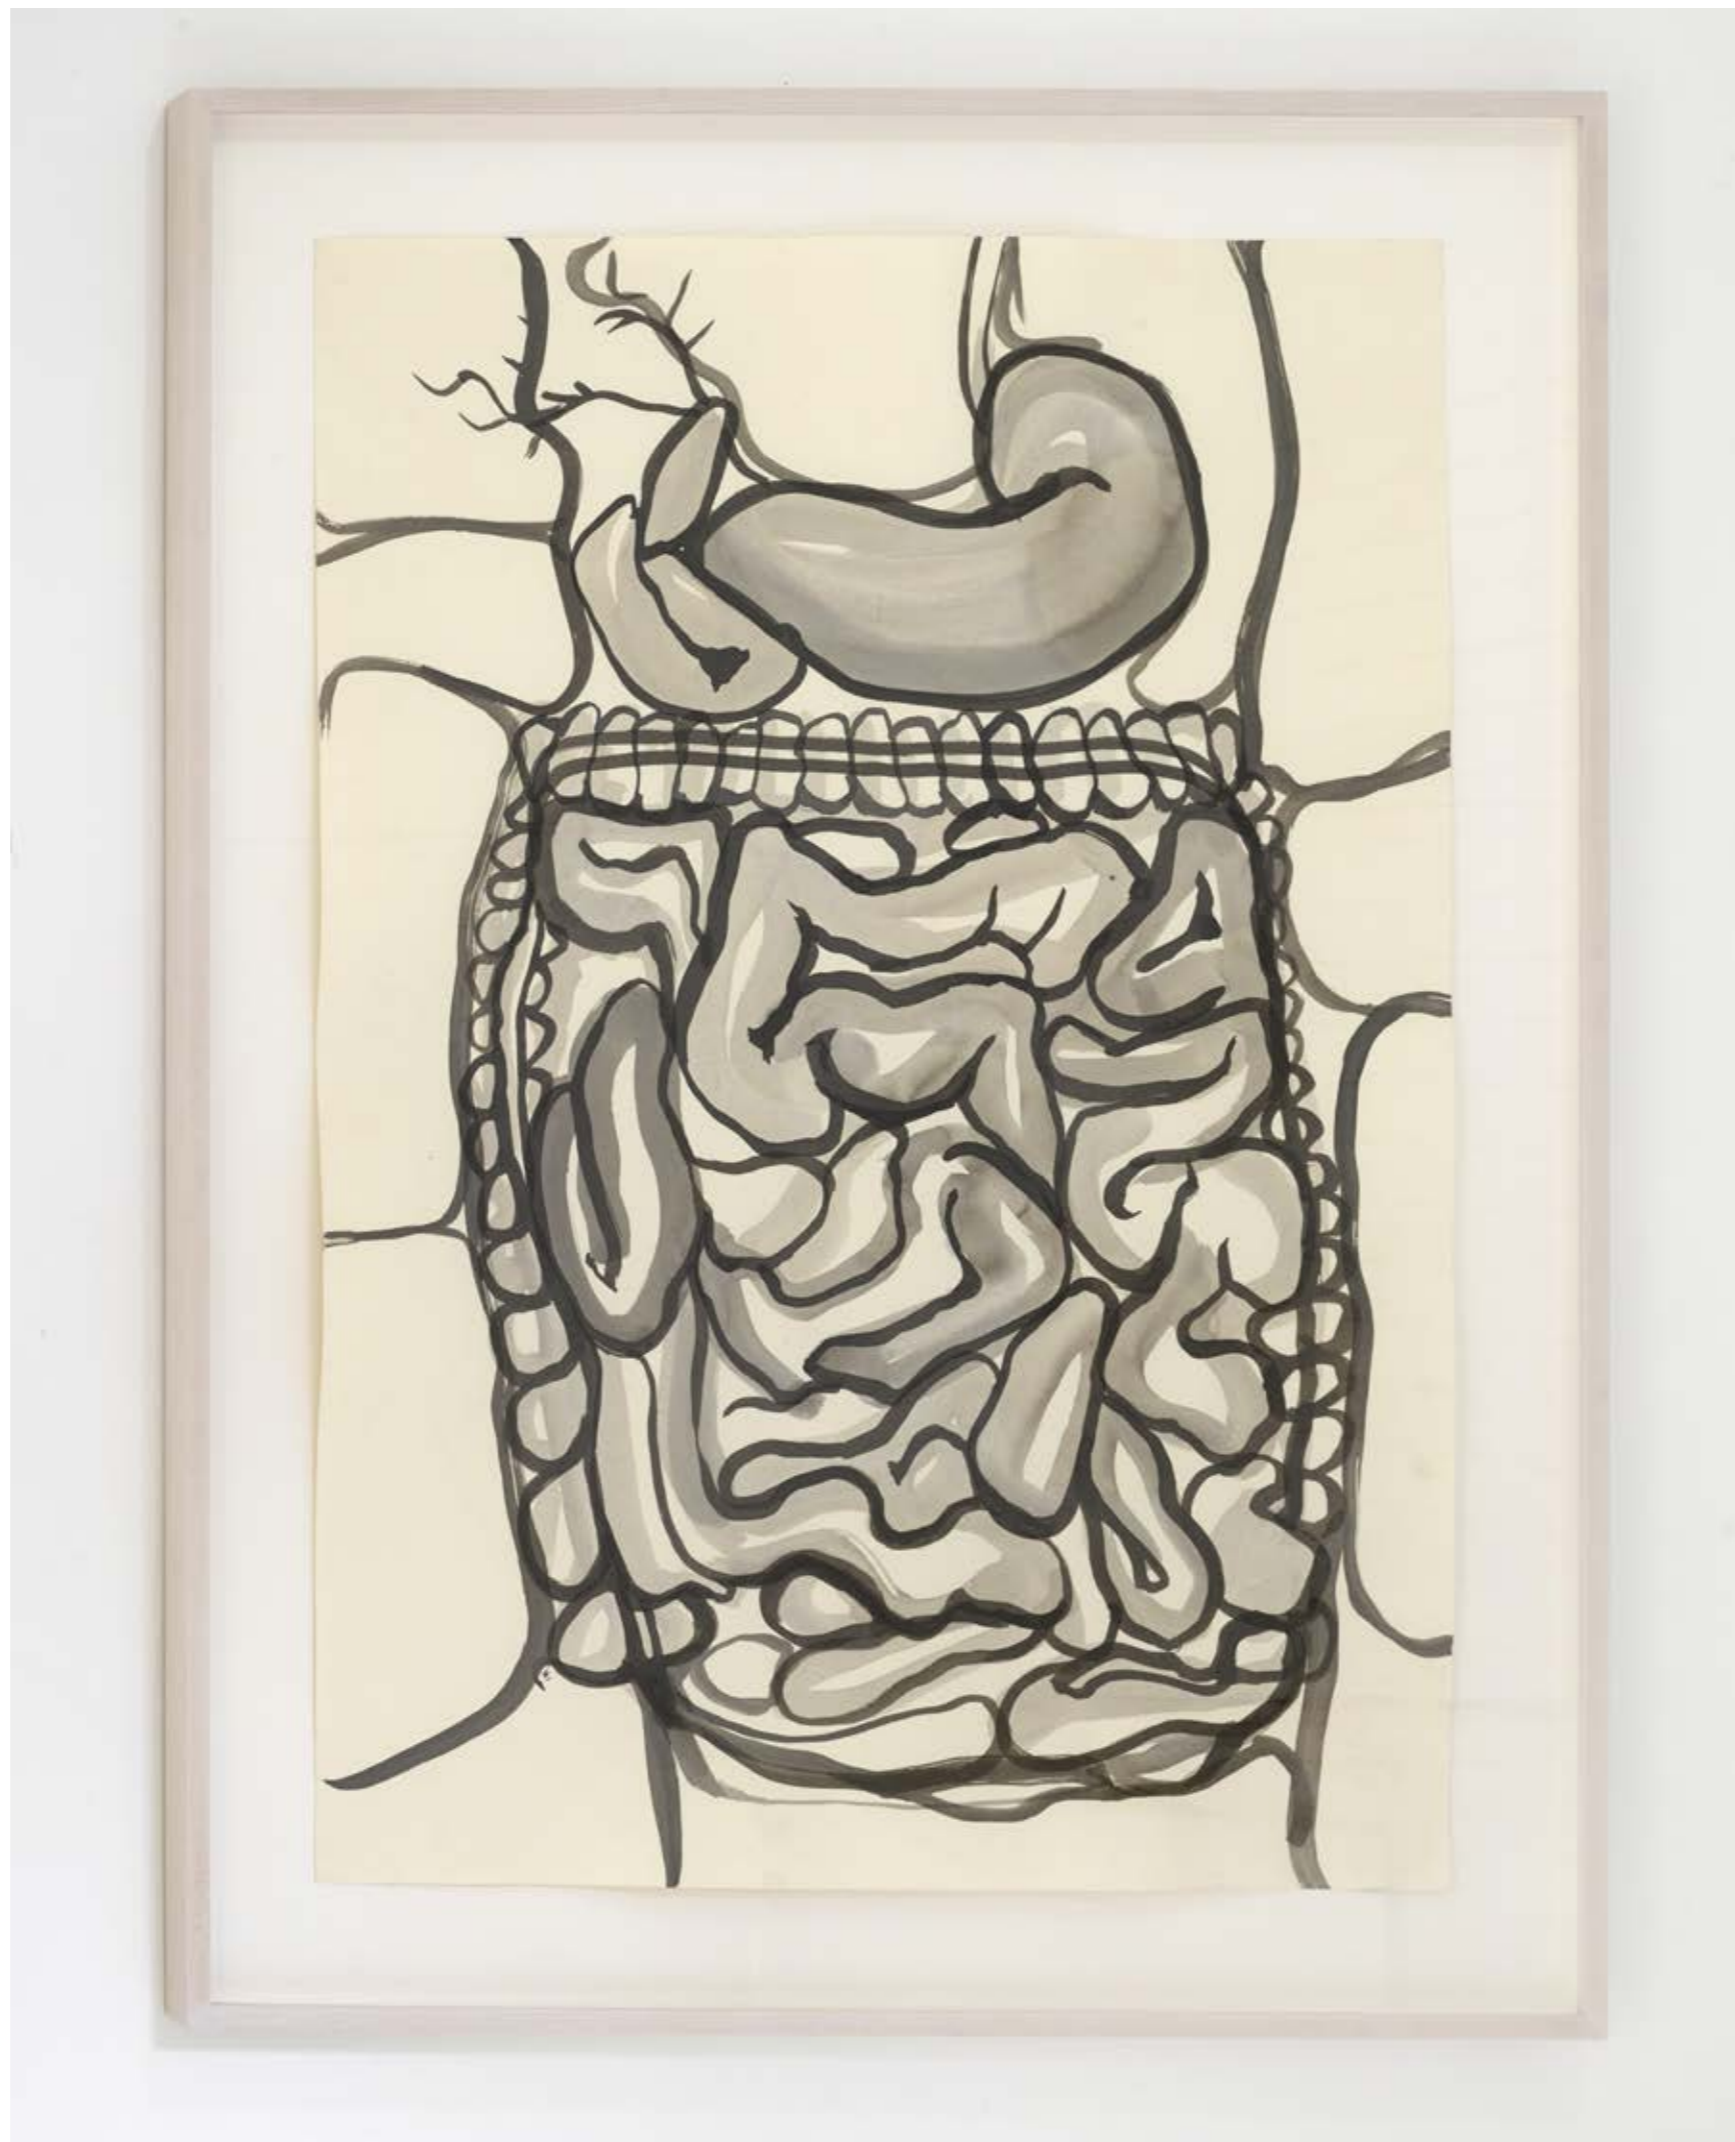

›The Memory House‹
Print on silk cloth, metal structure
200 x 200 x 150 cm
2023

installation view

detail

›Laptop‹
Ceramics
23,5 x 16,5 x 19 cm
2023

›Steckleiste‹
Ceramics
24 x 4,5 x 3 cm
2023

›My Bed‹
Mixed media on paper
55 x 42 cm (framed)
2020-2023

Isabella Färnkäs

Clages

›Untitled‹
Japanese Ink on paper
88 x 54 cm (framed)
2023

›Mini Vagina‹
Pencil on paper, plexi glass, cushion
3,5 x 5,5 cm
10 x 10 cm (framed)
2023

installation view

›Mini Vagina‹
Pencil on paper, plexi glass, cushion
3,5 x 5,5 cm
10 x 10 cm (framed)
2023

Isabella Fűrnkäs

›Untitled‹
Japanese Ink on paper
95 x 61,5 cm (framed)
2023

Clages

installation view

›Darmstadt‹
Japanese Ink on paper
88 x 118 cm
2023

›Convenience I‹
Video, fridge, polaroids, Japanese bubblegum containers,
mini beamer
84,5 x 59,5 x 59,5 cm
2 minutes, 22 seconds
2023

›Convenience II‹
Japanese bubblegum containers, photographs
ca. 60 / 70 / 82 cm
2023

›Laundry‹
Ink on paper
30 x 42 cm
2023

›Insomnia Drawings‹
mixed media on paper
25 x 32 cm (framed)
2007 - ongoing

›Untitled (Israel) | Schön Sexy Leise‹
Mixed media on paper
34 x 44 cm (framed)
2018 - 2019