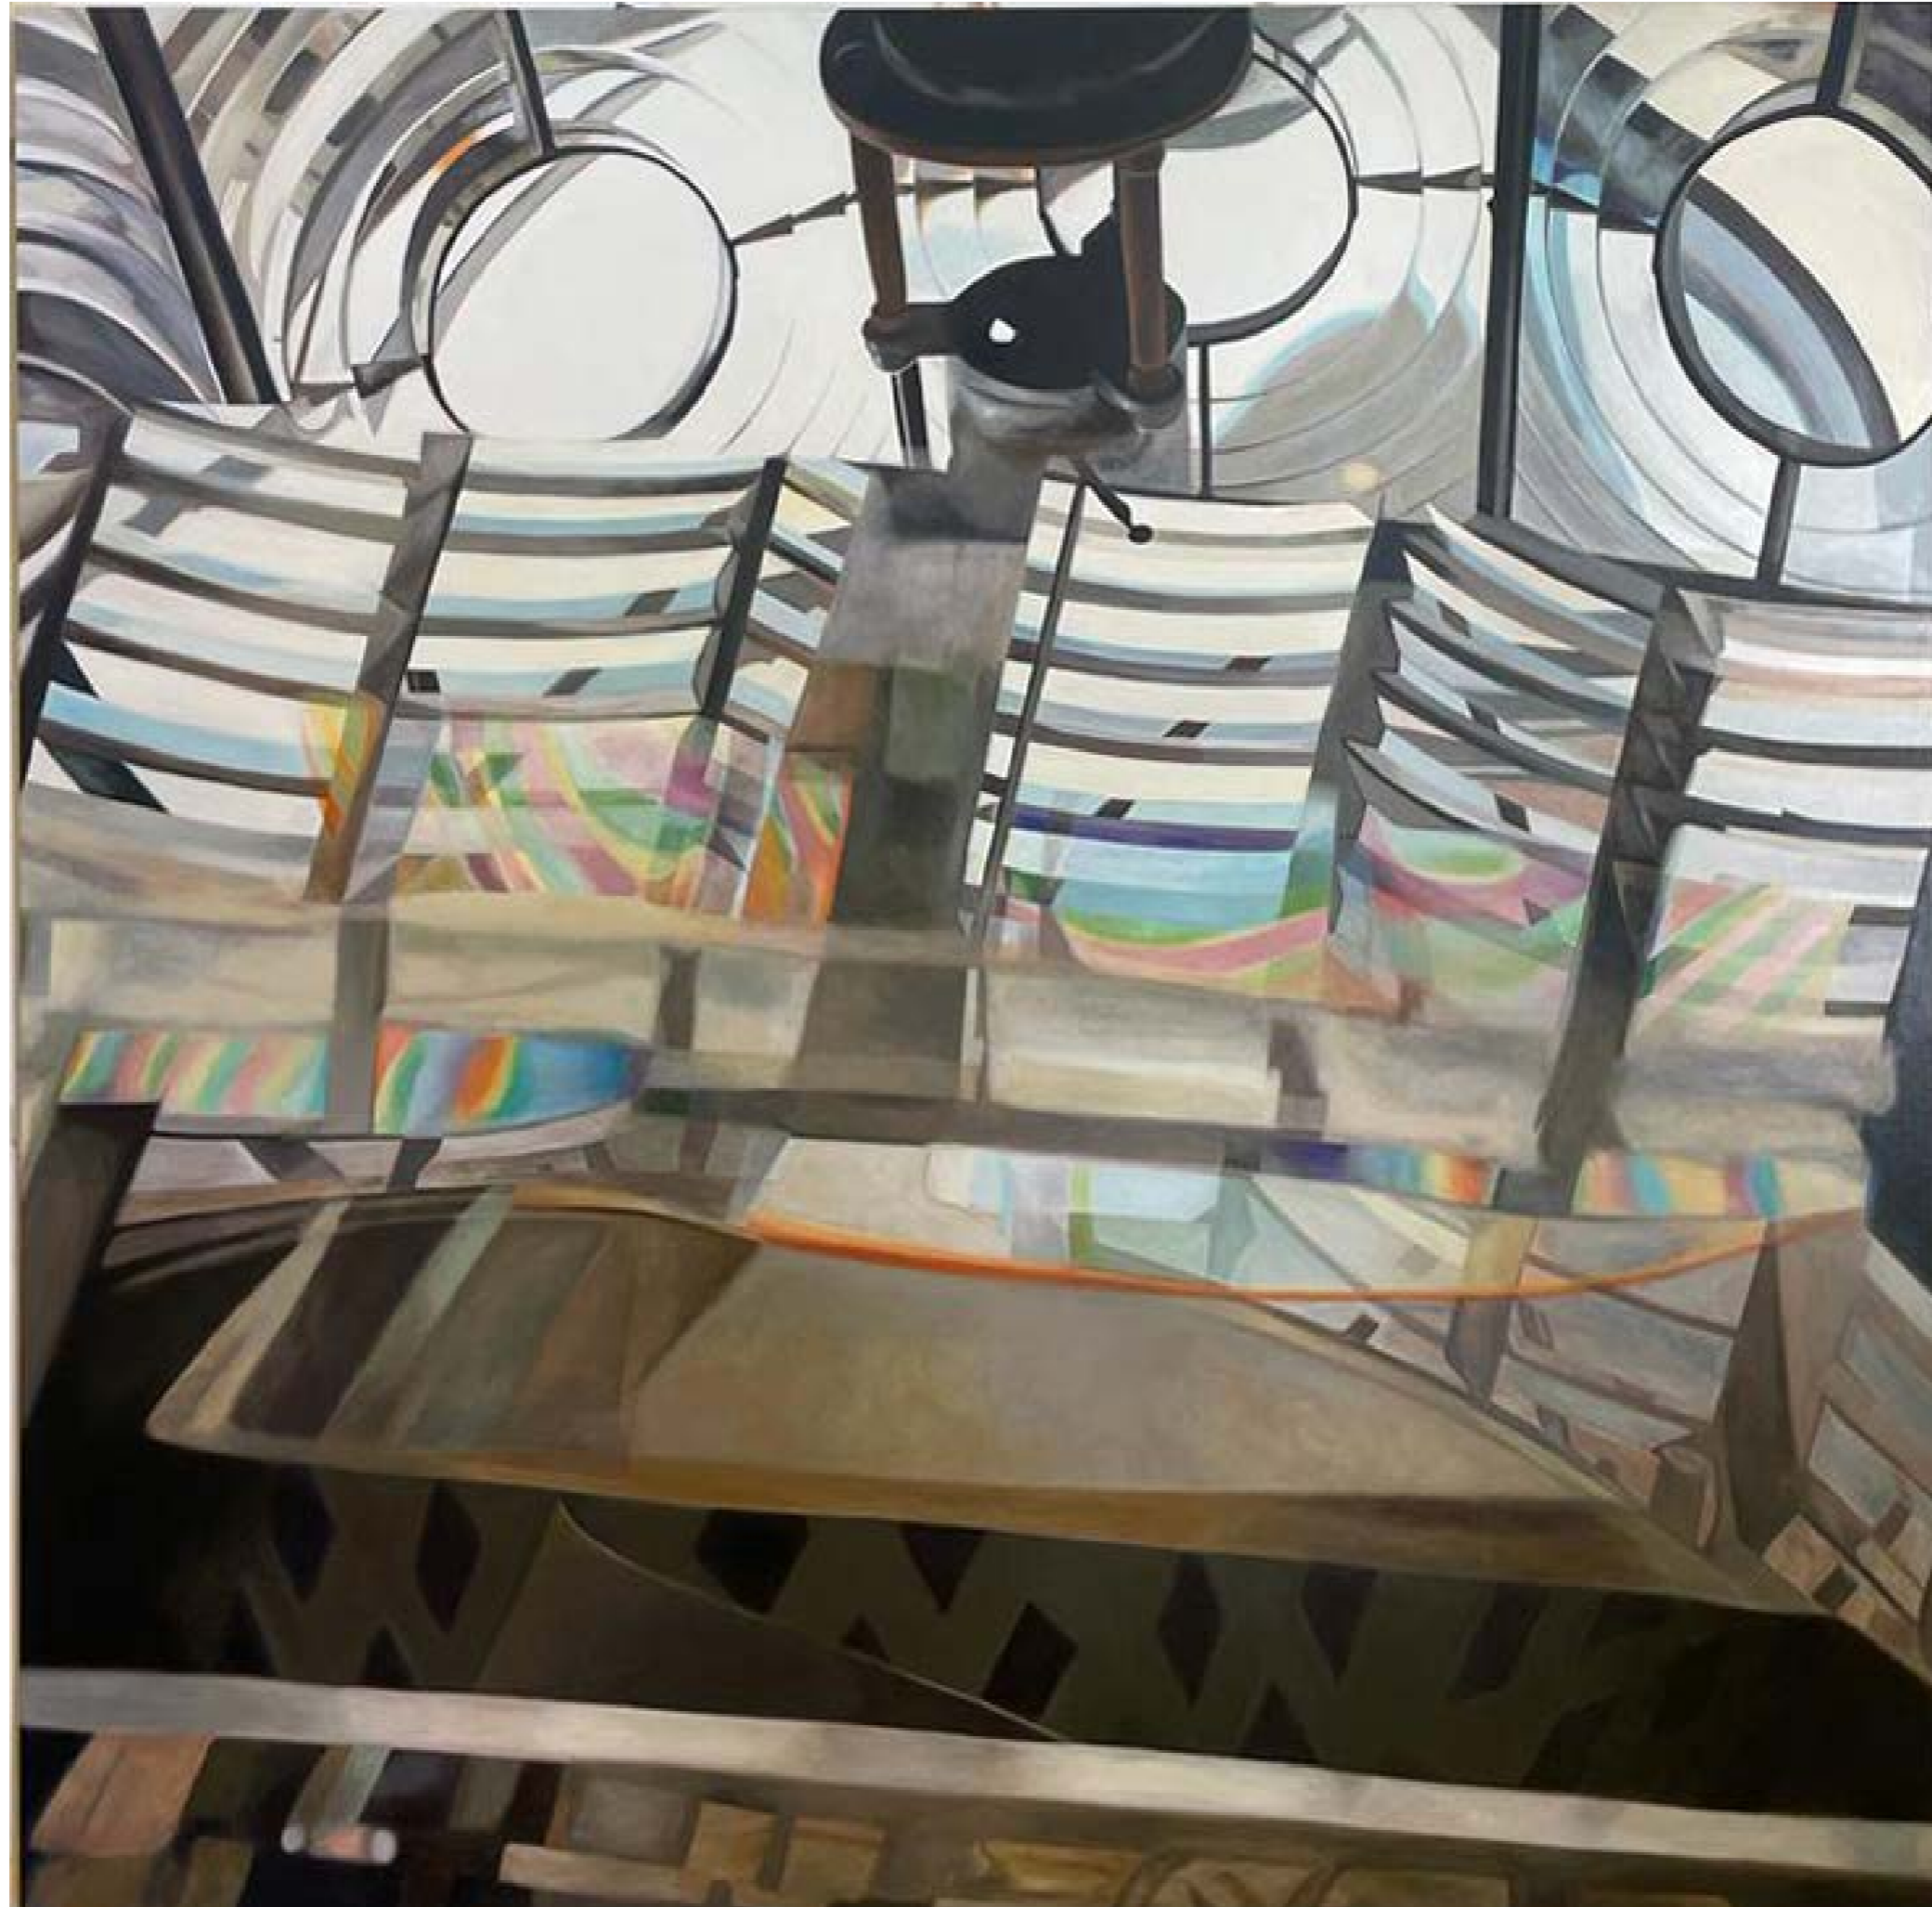

›Rainbow Warp‹
acrylic, oil and oil stick on linen
175 x 190 cm
2022