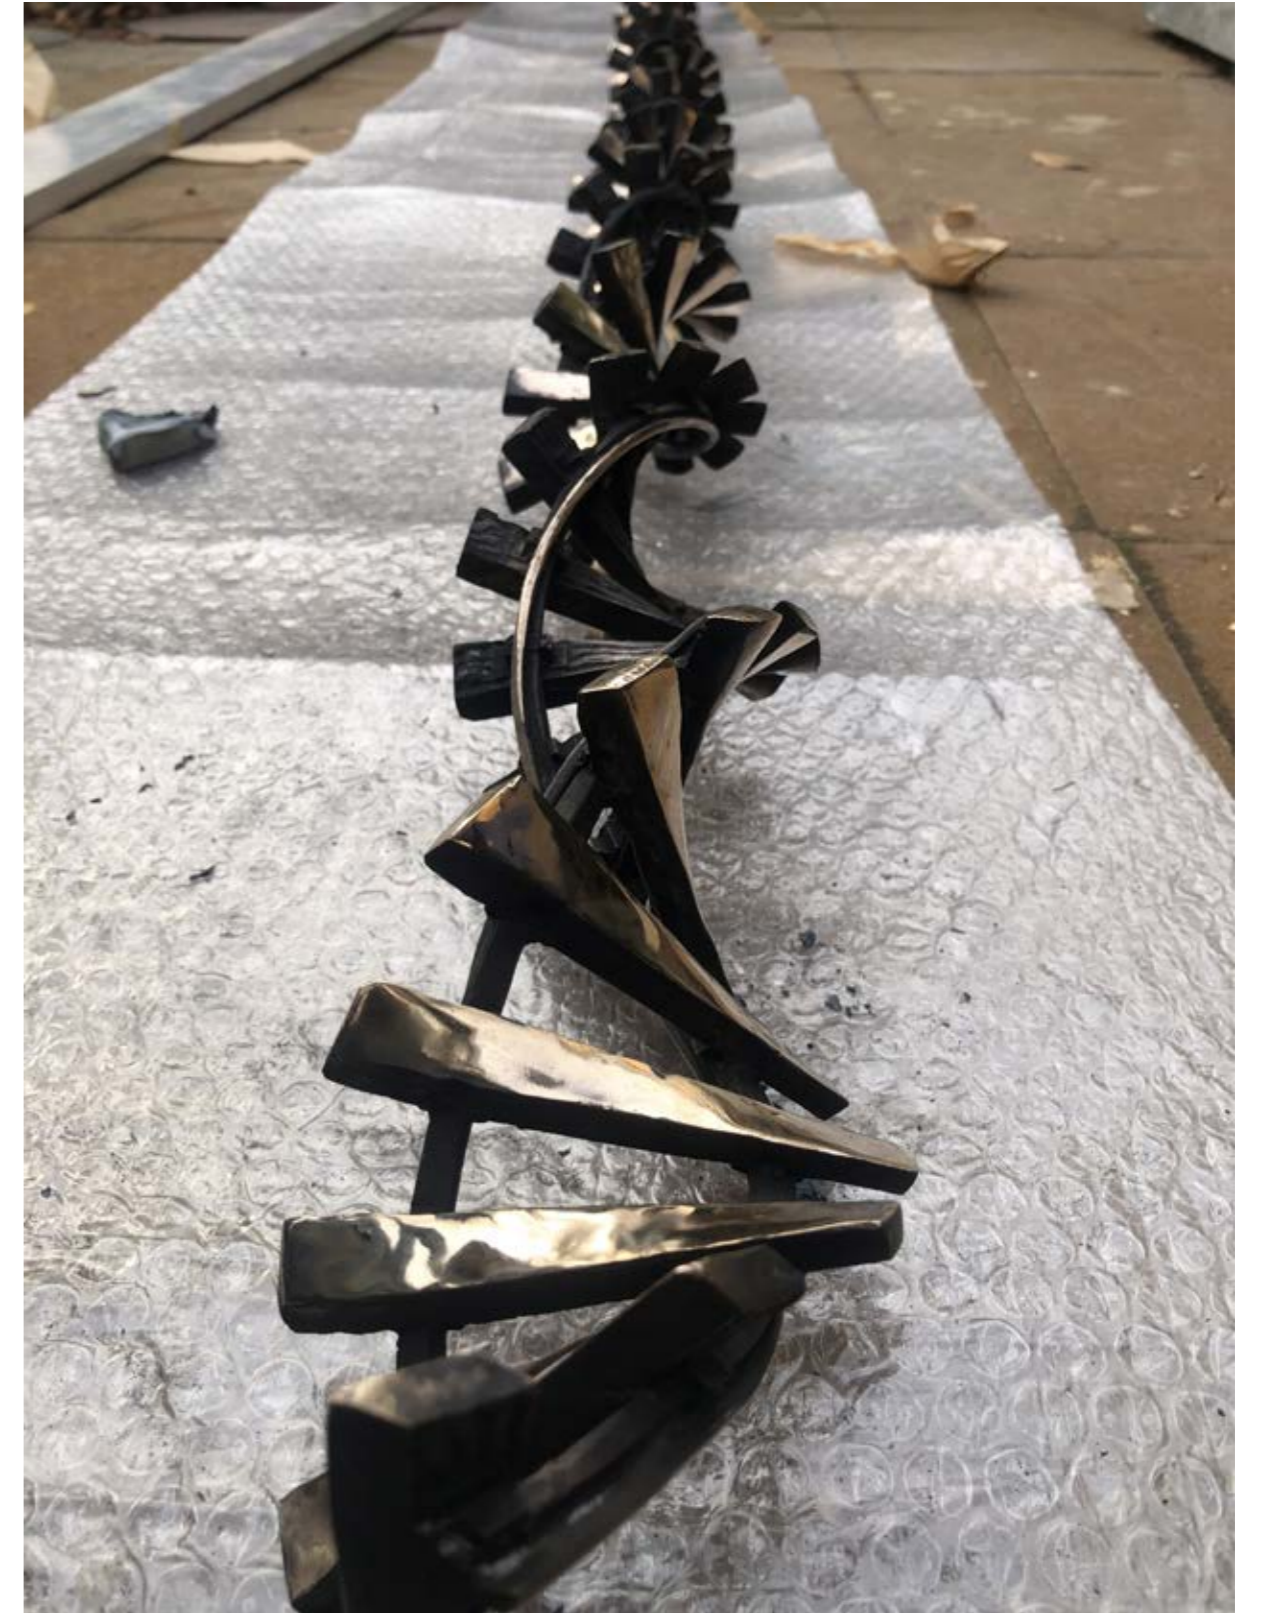

›untitled‹
glazed ceramic
40 x 28 x 19 cm
2021